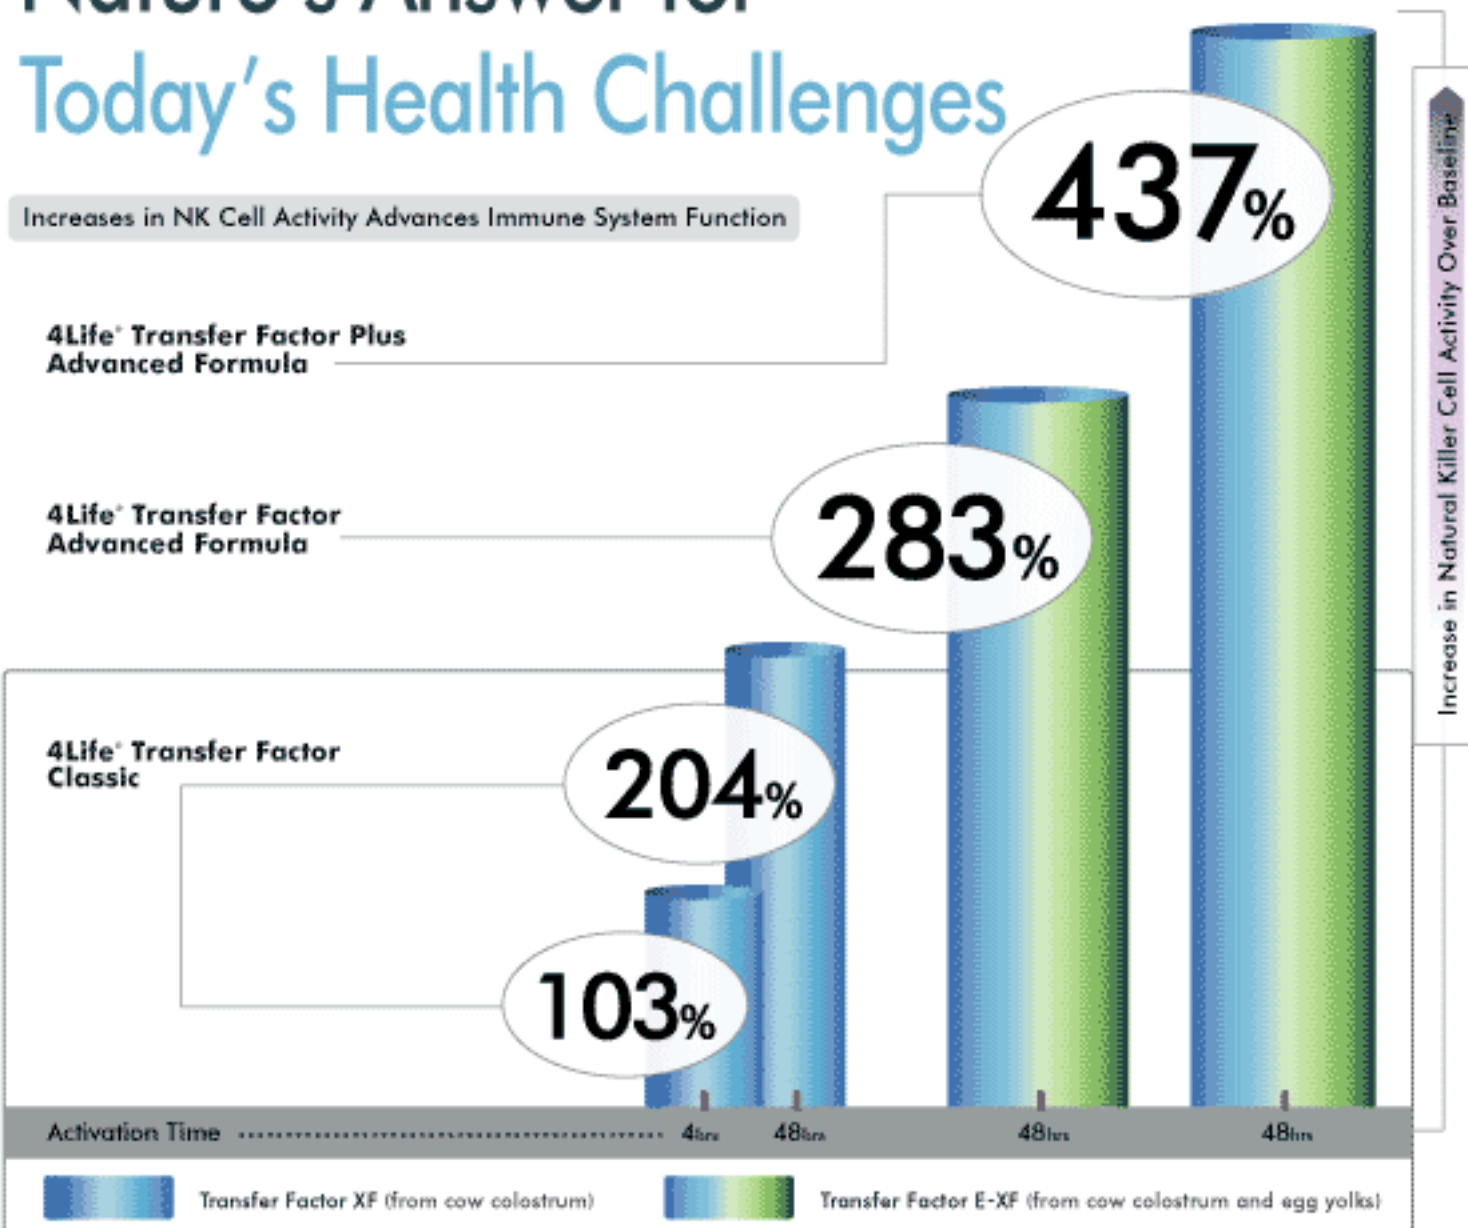

# Nature's Answer for Today's Health Challenges

Increases in NK Cell Activity Advances Immune System Function

4Life<sup>®</sup> Transfer Factor Plus Advanced Formula

4Life<sup>®</sup> Transfer Factor Advanced Formula

4Life<sup>®</sup> Transfer Factor Classic

Increase in Natural Killer Cell Activity Over Baseline